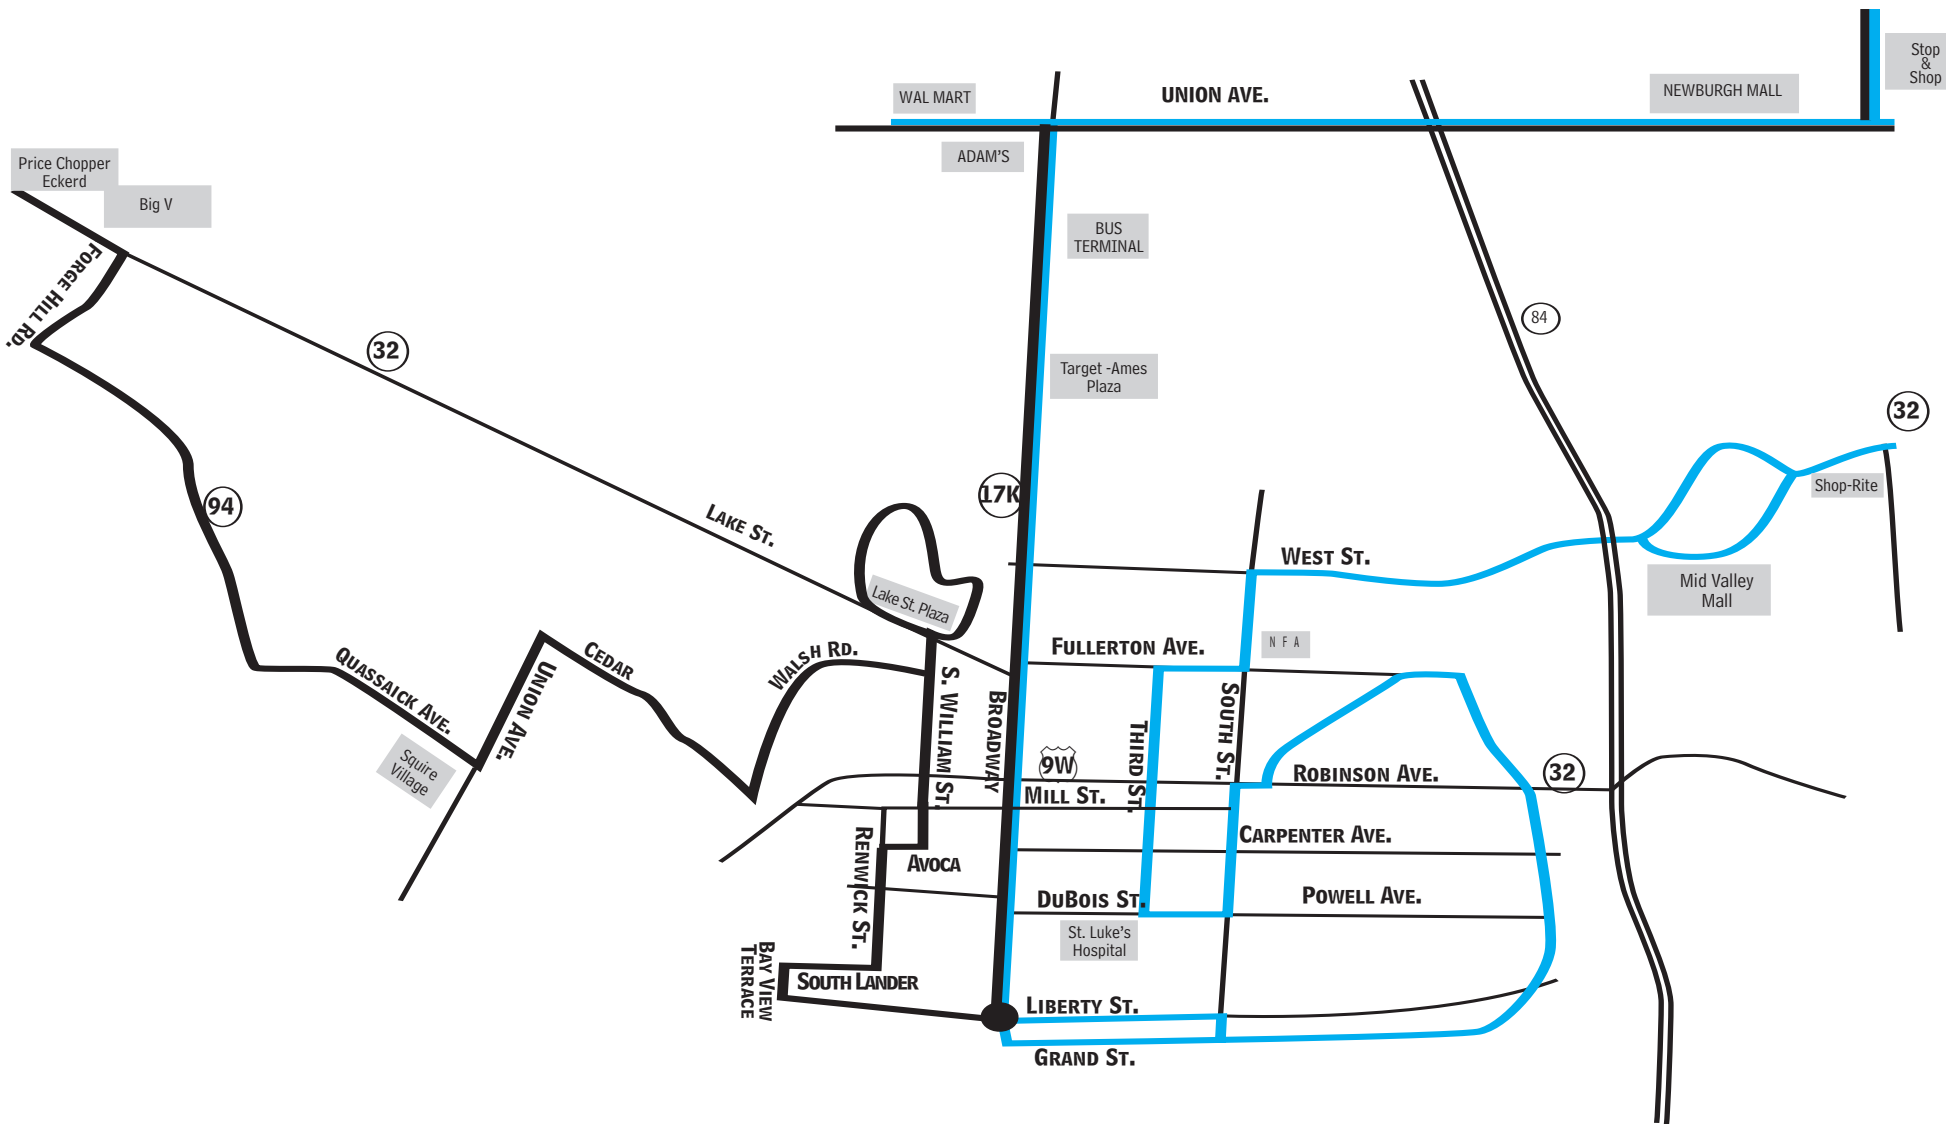

NEWBURGH BEACON BUS CORP.

ROUTE 32 SOUTH
PO BOX 2628
NEWBURGH, NY 12550

565-7900

Effective november 1, 2007

— Southside
— Northside