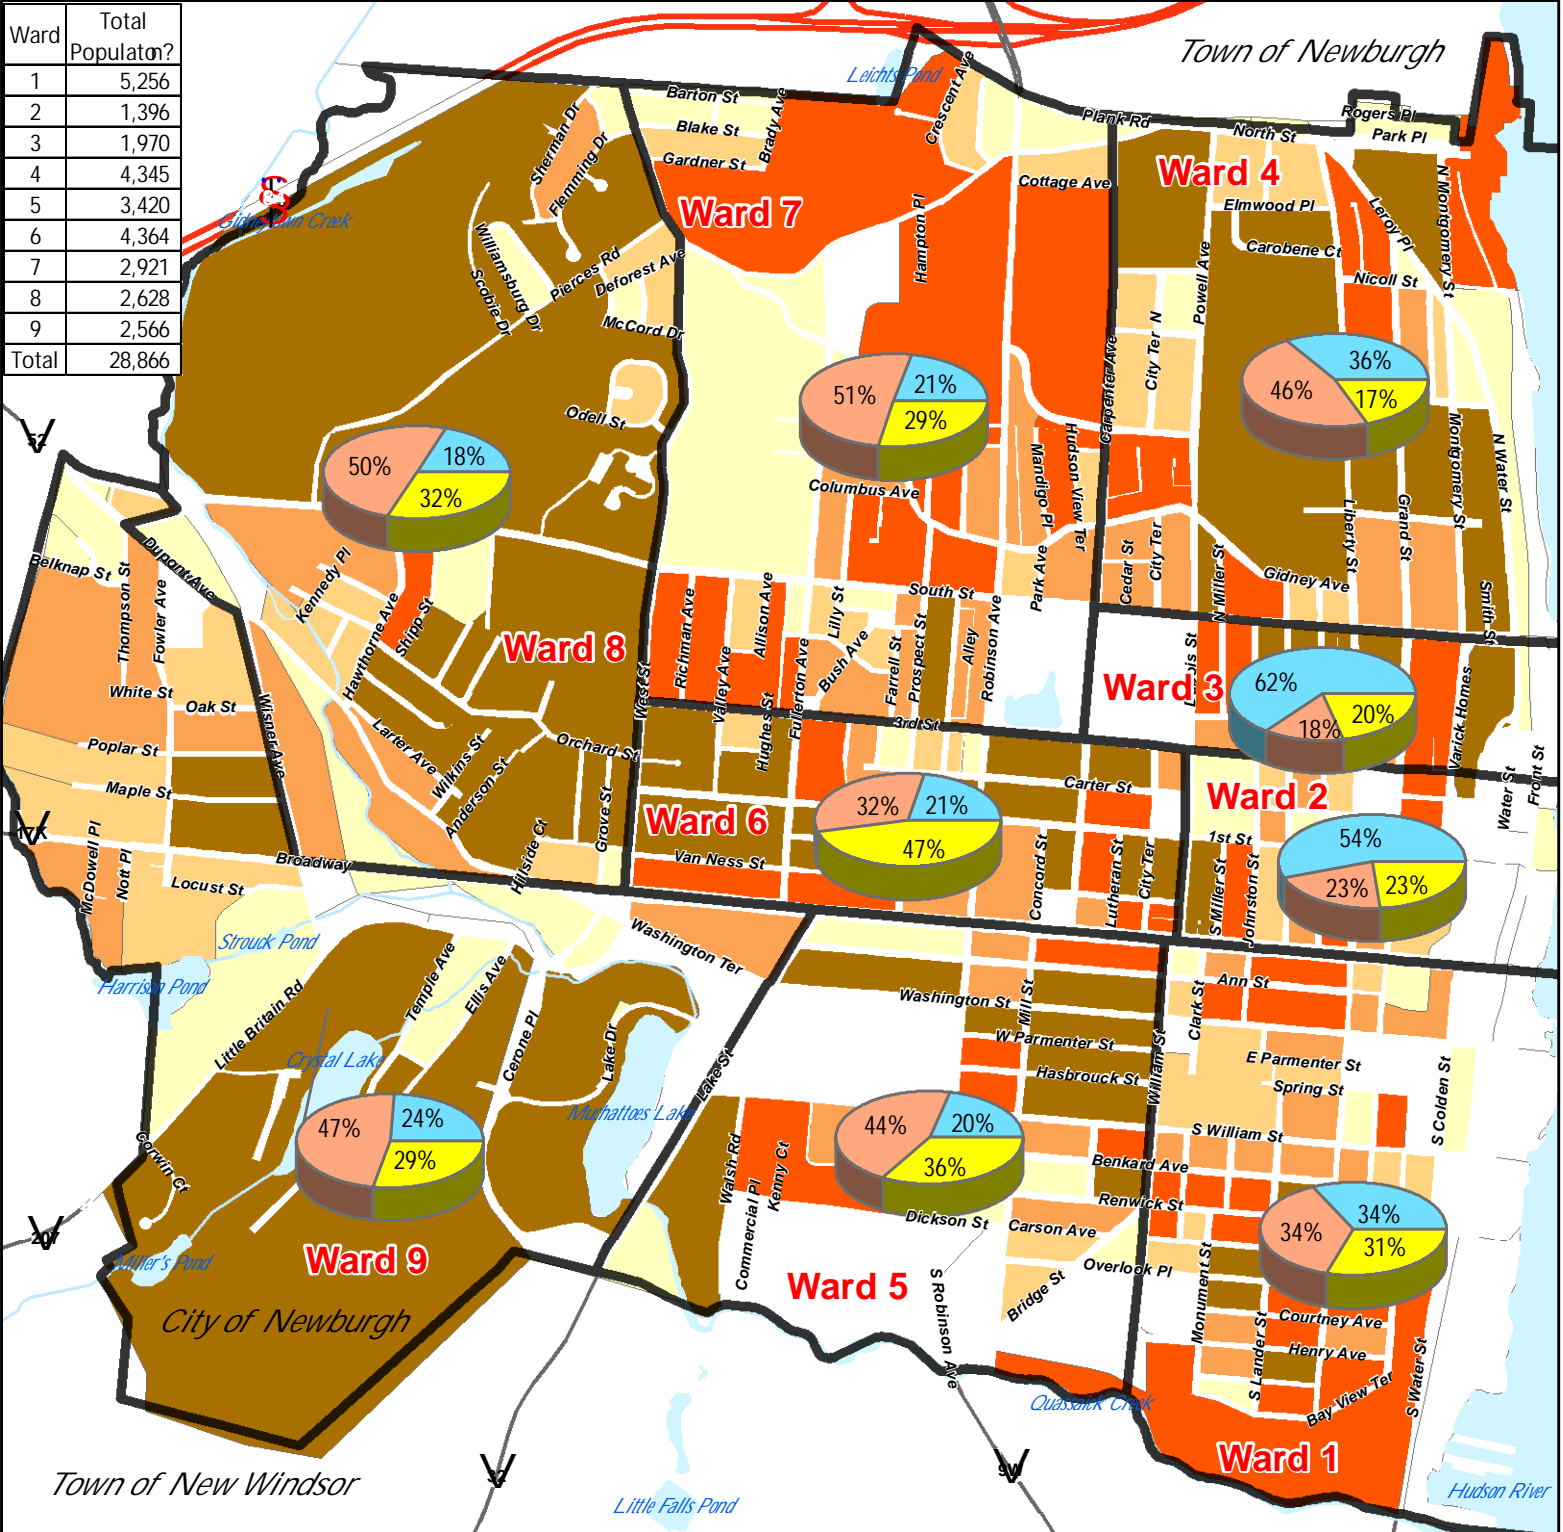

# CENSUS 2010 POPULATION DENSITY & ETHNICITY BY WARD

*City of Newburgh, Orange County, NY*

## Legend

Population (From Census Block)

For Visual Reference Use Only  
 Map Prepared by City of Newburgh GIS  
 2010 U.S. Census Data (Block Group)  
 Date: 4/12/2011  
 Not To Scale

Ward	Total Population?
1	5,256
2	1,396
3	1,970
4	4,345
5	3,420
6	4,364
7	2,921
8	2,628
9	2,566
<b>Total</b>	<b>28,866</b>

Town of New Windsor

Town of Newburgh

City of Newburgh