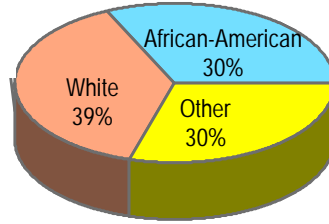

Legend

Population (From Census Block)