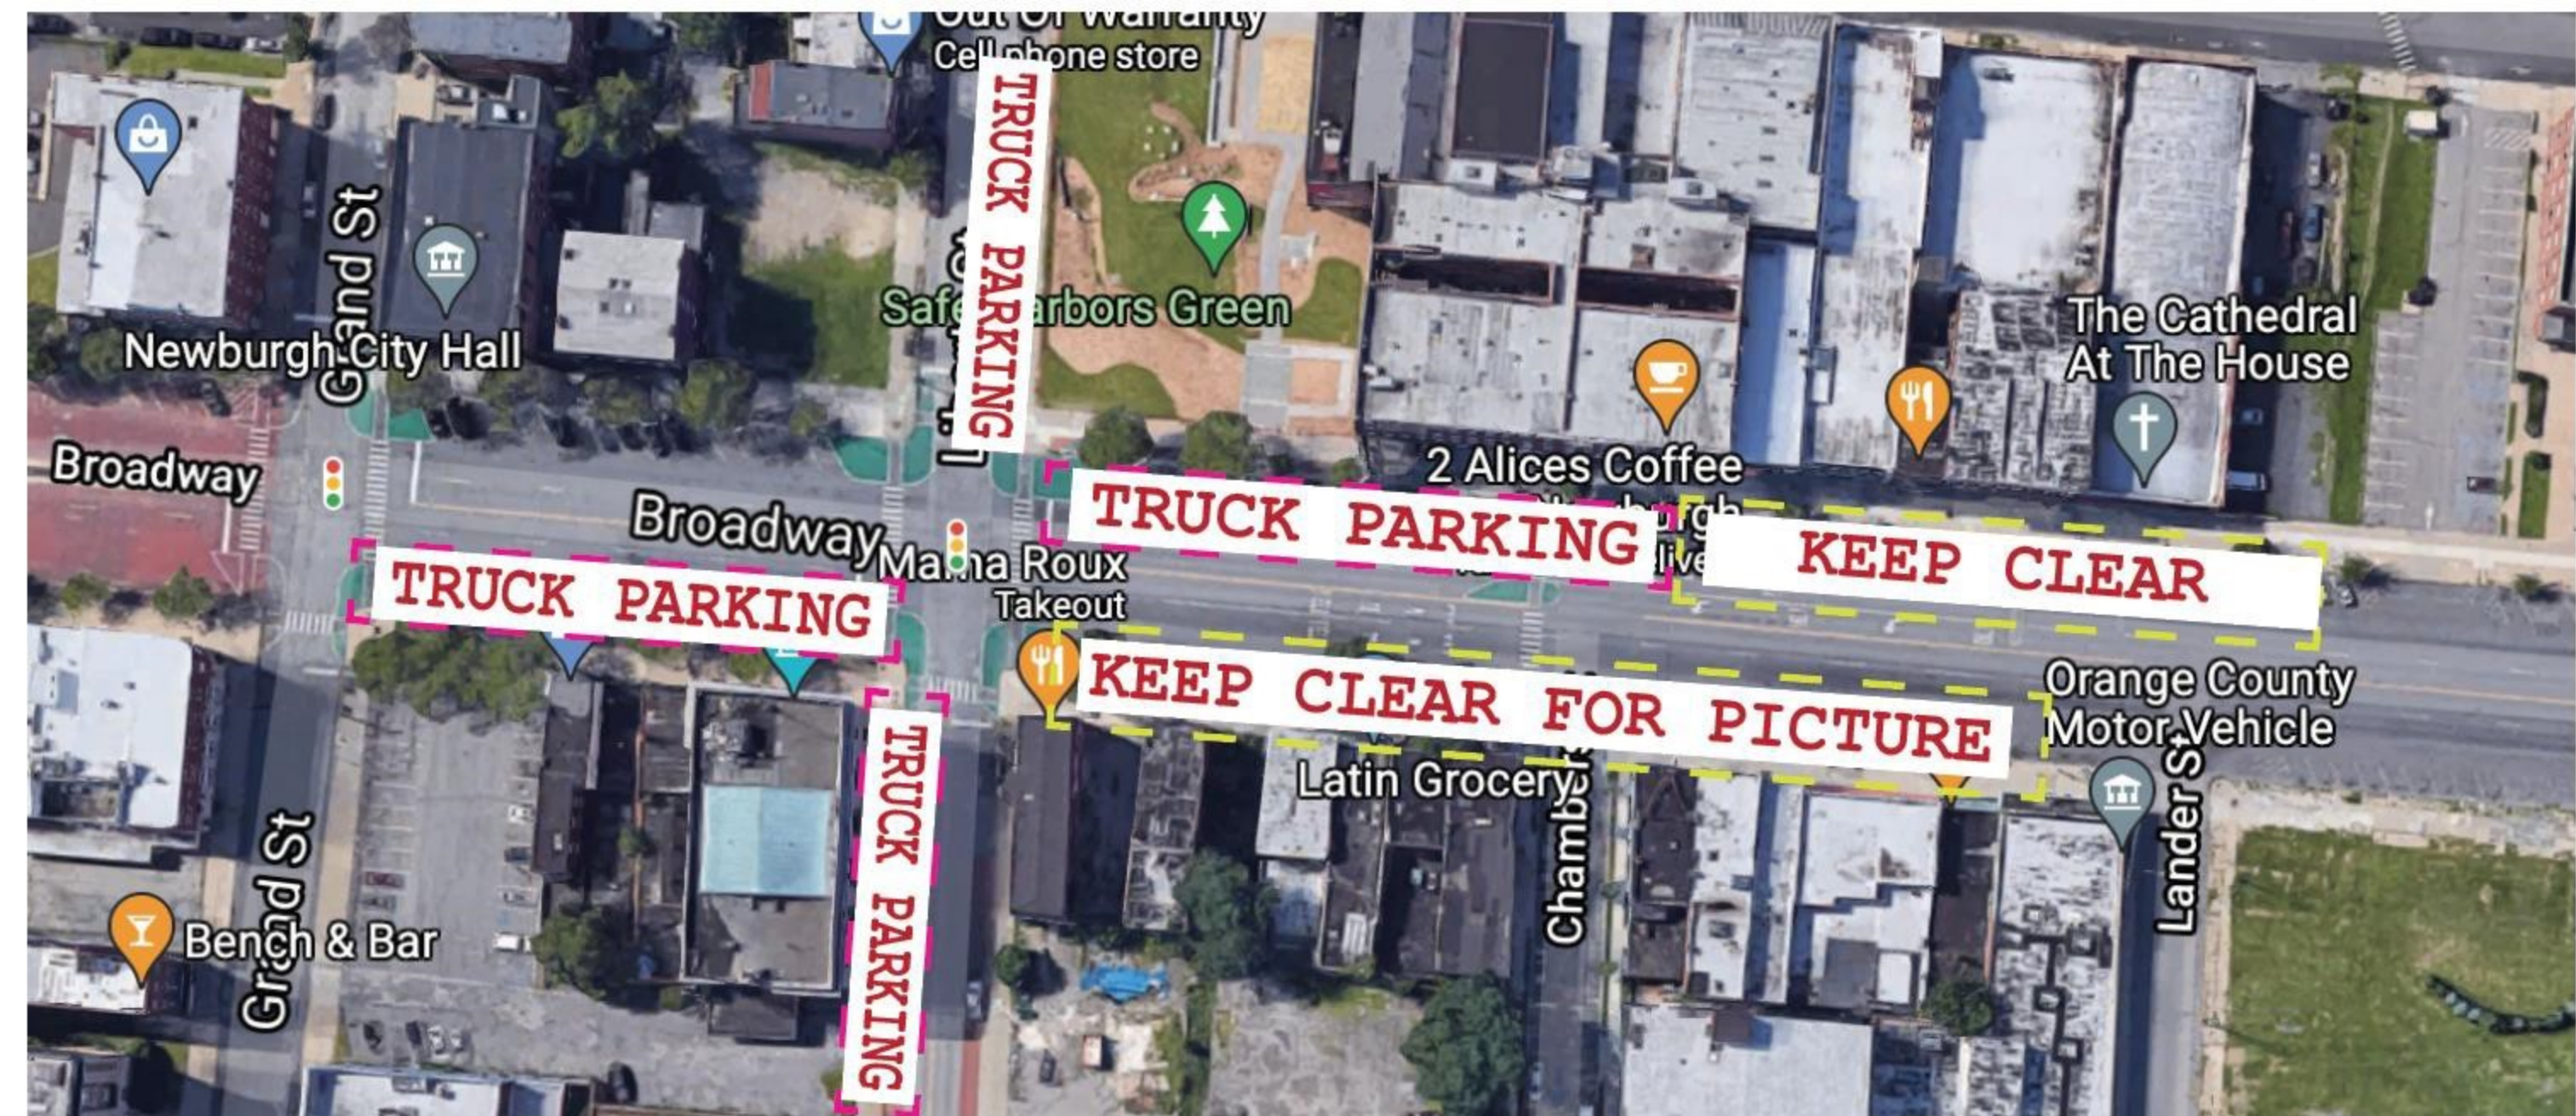

Crown Media

Hallmark Channel Hallmark Movies & Mysteries Hallmark Drama Hallmark Movies Now

ONE DECEMBER NIGHTS

SET
INT. NORMA'S
Blu Pointe
120 Front St, Newburgh, NY 12550

Crown Media

Hallmark Channel Hallmark Movies & Mysteries Hallmark Drama Hallmark Movies Now

One December Night

SET

INT. /EXT. TRENDY CAFE

2 Alices Coffee Lounge

117 Broadway, Newburgh, NY 12550