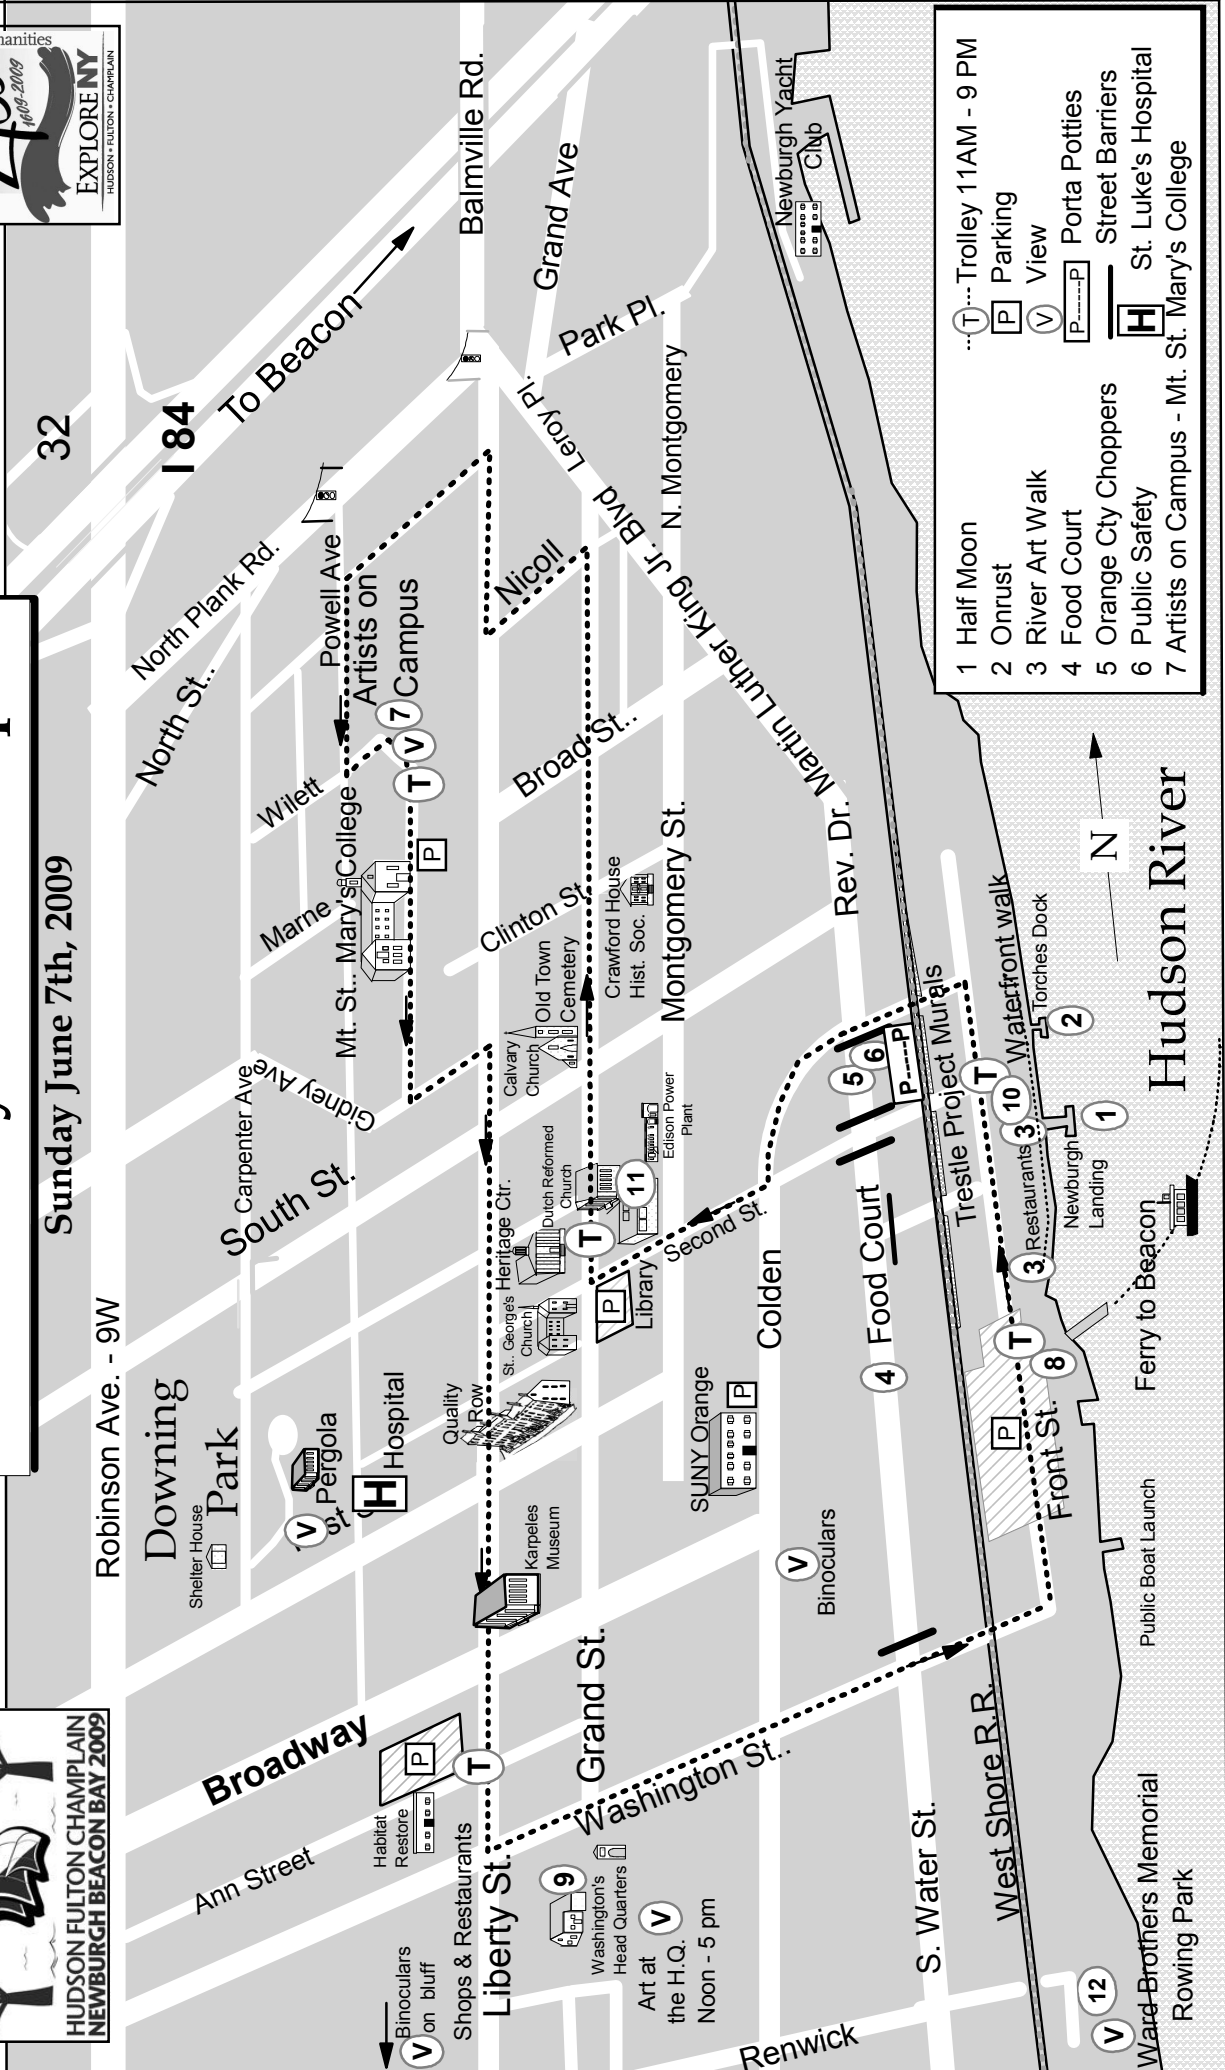

Newburgh Quadricentennial "River Day" Events Map

Sunday June 7th, 2009

- 1 Half Moon
 2 Onrust
 3 River Art Walk
 4 Food Court
 5 Orange City Choppers
 6 Public Safety
 7 Artists on Campus - Mt. St. Mary's College
- ...T... Trolley 11AM - 9 PM
 P Parking
 V View
 P- Porta Potties
 H Hospital
 A Artists on Campus - Mt. St. Mary's College

Ferry Schedule (June 7th):

The ferry between Newburgh and Beacon will be running between 12:30PM and 8:50 PM courtesy of Metro North & N.Y.S. D.O.T.. Ferries will depart from MTA-Metro North's Newburgh and Beacon ferry docks approximately every 20 - 30 minutes throughout the day.

Newburgh Events:

- Noon - 8 pm ⑧ Medieval & Renaissance Kingdom
- Noon - 5 pm ⑨ Art at Washington's H.Q.
- 1 pm - 8:30 pm ⑩ Performance Tent, Unico Park - Music & Storytelling
- 3 pm ⑪ "History of Ragtime in Newburgh" at the Library, ⑫ Newburgh Rowing Club Open House